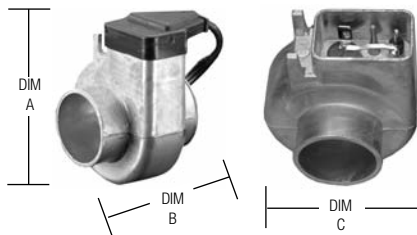

LOWER RADIATOR HOSE HEATERS

Efficient engine heating from die-cast aluminum design

- Installs in minutes in non-corrugated lower radiator hose
- Available in five hose sizes for best coverage
- Thermostatically protected (245°F/118°C maximum heater temperature)
- Replaceable cordset
- Consult application section for size/use information

PART NO.	FITS HOSE SIZE	WATT	VOLT	DIM A	DIM B	DIM C
3200001	1" (2.4cm)	375	120	3.5" (8.6cm)	3" (7.5cm)	2.5" (6.4cm)
3200002	1-1/4" (3.1cm)	375	120	3.5" (8.6cm)	3" (7.5cm)	2.5" (6.4cm)
3200003	1-1/2" (3.7cm)	600	120	4" (10cm)	3" (7.5cm)	3" (7.5cm)
3200004	1-3/4" (4.3cm)	600	120	4" (10cm)	3" (7.5cm)	3" (7.5cm)
3200005	2" (5cm)	600	120	4.25" (10.5cm)	3" (7.5cm)	3.25" (8cm)

Note: All dimensions reflect approximate installation space requirements, not exact product measurements. Dimension "A" includes cord.

Lower Radiator Hose Heater
Hose must have a minimum 15° rise
Must be installed in smooth, molded hose
Must have direct access to engine water jacket