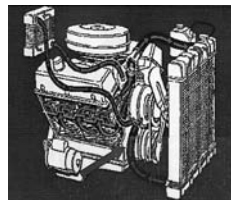

LOWER RADIATOR HOSE HEATERS

Efficient engine heating from die-cast aluminum design

- Installs in minutes in non-corrugated lower radiator hose
- Available in five hose sizes for best coverage
- Thermostatically protected (245°F/118°C maximum heater temperature)
- Replaceable cordset
- Consult application section for size/use information

PART NO.	FITS HOSE SIZE	WATT	VOLT	DIM A	DIM B	DIM C
3200001	1" (2.4cm)	375	120	3.5" (8.6cm)	3" (7.5cm)	2.5" (6.4cm)
3200002	1-1/4" (3.1cm)	375	120	3.5" (8.6cm)	3" (7.5cm)	2.5" (6.4cm)
3200003	1-1/2" (3.7cm)	600	120	4" (10cm)	3" (7.5cm)	3" (7.5cm)
3200004	1-3/4" (4.3cm)	600	120	4" (10cm)	3" (7.5cm)	3" (7.5cm)
3200005	2" (5cm)	600	120	4.25" (10.5cm)	3" (7.5cm)	3.25" (8cm)

Note: All dimensions reflect approximate installation space requirements, not exact product measurements. Dimension "A" includes cord.

Lower Radiator Hose Heater
Hose must have a minimum 15° rise
Must be installed in smooth, molded hose
Must have direct access to engine water jacket