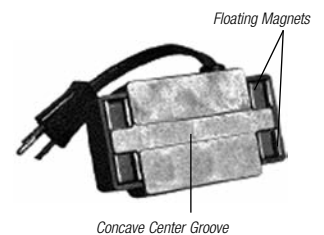

Tube type hose heater replacement cord
Part No. 3600017

MAGNETIC HEATERS

Magnetic utility heater provides heat when and where you need it.

Super Heat Magnet®

- 200 Watt - 120 Volt AC
- Built-in thermostat maintains optimum temperature—will not exceed 250°F (121°C)
- Quick grip handle protects hands from heat
- Dimensions - Length: 4-3/8" (11cm), Width: 2-1/2" (6.3cm), Height: 3" (7.5cm) (including handle)

PART NO.	DESCRIPTION
3400017	UL/CSA Approved Model - 6 in. (15cm) cordset

RADIANT HEATERS

Bolt-on Radiant Heaters

- For applications with no core plug or core plug access
- Heating element conducts heat directly
- Universal mounting clamp included